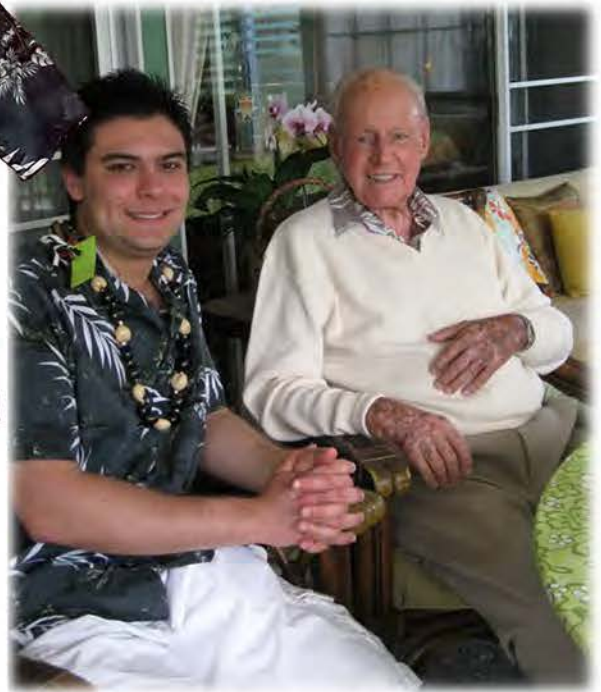

102C.188 Black*,Khaki*,Blue*